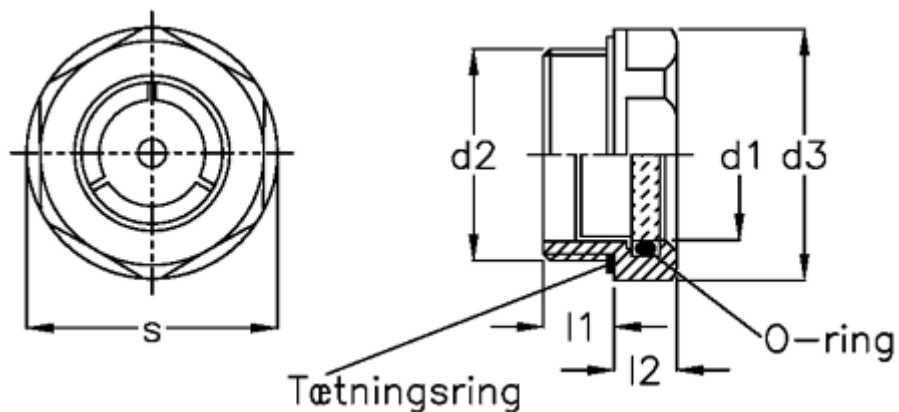

Data Sheet

Article number: 2074332G114AS

Description: E+G Oil level sight glass GN 743-32-G1 1/4-AS

Measures

d1	= 32
d2	= G1 1/4
d3	= 50
l1	= 12
l2	= 9
Max pressure	= -
Max vacuum mbar	= -
s	= 46